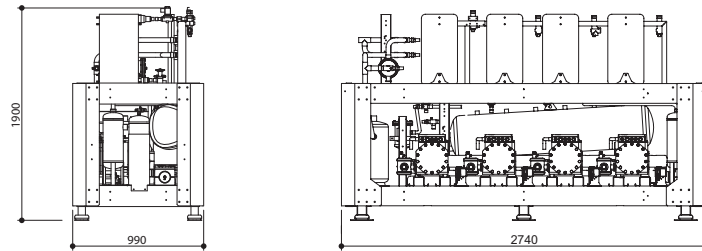

Without electrical control panel - With soundproof housing

With electrical control panel - Without soundproof housing

With electrical control panel and soundproof housing

EPTAGreen ⁺				
Compressor Brand	Application	Compressor number	Cooling Capacity [kW]	Dimensions - L x W x H [mm]
BITZER	LT	3 - 4	8 - 84	(2.740 - 3.300*) x (990 - 1.270) - (1.900 - 1.970**)