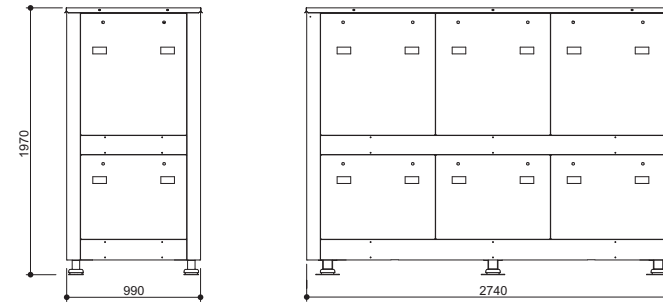

Without electrical control panel - With soundproof housing

With electrical control panel - Without soundproof housing

With electrical control panel and soundproof housing

EPTAGreen ⁺				
Compressor Brand	Application	Compressor number	Cooling Capacity [kW]	Dimensions - L x W x H [mm]
BITZER	LT	3 - 4	8 - 84	(2.740 - 3.300*) x (990 - 1.270) - (1.900 - 1.970**)