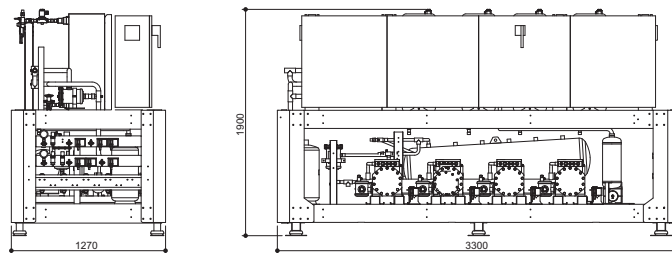

Without electrical control panel - With soundproof housing

With electrical control panel - Without soundproof housing

With electrical control panel and soundproof housing

EPTAGreen ⁺				
Compressor Brand	Application	Compressor number	Cooling Capacity [kW]	Dimensions - L x W x H [mm]
BITZER	LT	3 - 4	8 - 84	(2.740 - 3.300*) x (990 - 1.270) - (1.900 - 1.970**)