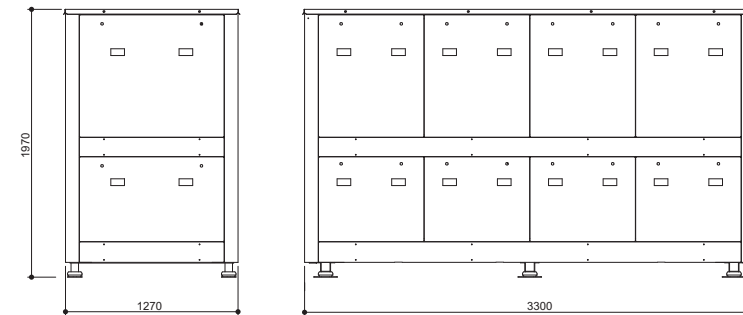

Without electrical control panel - With soundproof housing

With electrical control panel - Without soundproof housing

With electrical control panel and soundproof housing

EPTAGreen ⁺				
Compressor Brand	Application	Compressor number	Cooling Capacity [kW]	Dimensions - L x W x H [mm]
BITZER	LT	3 - 4	8 - 84	(2.740 - 3.300*) x (990 - 1.270) - (1.900 - 1.970**)